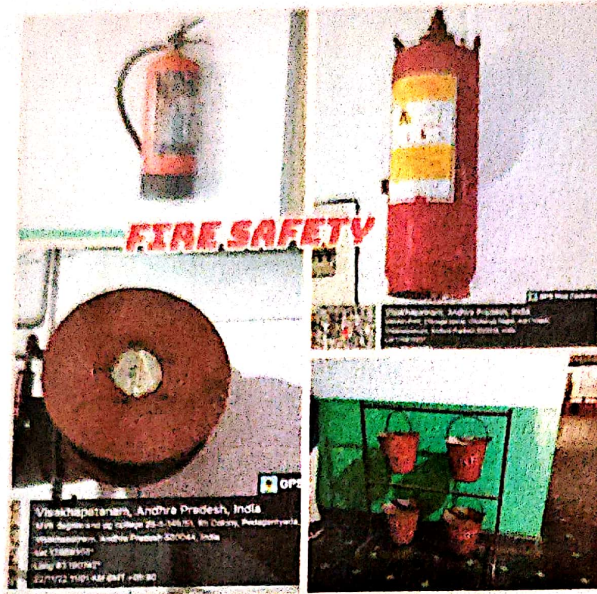

HOSTEL STUDENT REGISTER

SECURITY GAURD

PRINCIPAL
M.V.R. DEGREE COLLEGE
Shramika Nagar

M.V.R. DEGREE COLLEGE

(UG & PG Courses)

(Affiliated to Andhra University)

Shramika Nagar, Gajuwaka, Visakhapatnam-530026

FIRE SAFETY

WHEELCHAIR

PRINCIPAL
M.V.R. DEGREE COLLEGE
Shramika Nagar

M.V.R. DEGREE COLLEGE

(UG & PG Courses)
(Affiliated to Andhra University)
Shramika Nagar, Gajuwaka, Visakhapatnam-530026

MENTOR-MENTEE PROGRAM